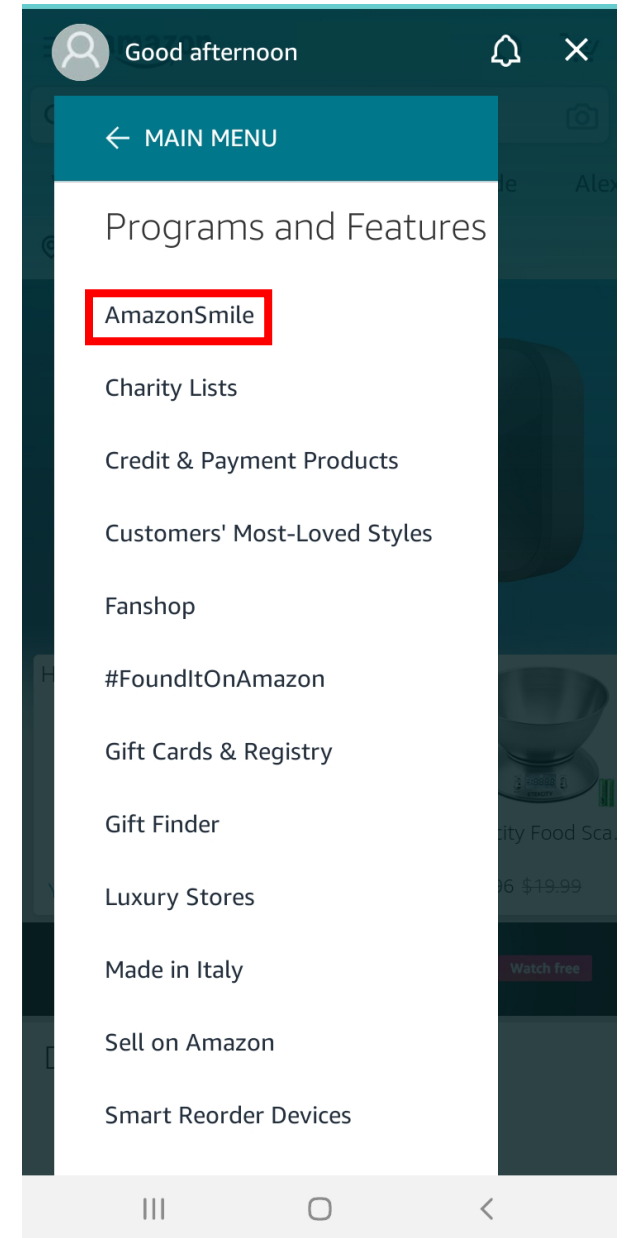

And that's how you do it on a browser. Now for mobile!

How do I enable AmazonSmile on mobile?

- First, go to the [Amazon app](#). If this is your first time using the app, sign in on the first screen.

- *Note: It's recommended to set up AmazonSmile on your browser first before enabling it in the app!*

- The image on the left will be the next screen after signing in. Press the **three lines** at the bottom of the screen
- That will open the menu you see in the image on the right. You will now press **AmazonSmile**.
- If you DO NOT see AmazonSmile, press **See All**

- If you pressed See All, the image on the left will be the menu you may see when you press the three lines. It lists all the programs & features Amazon offers. You will scroll *downwards* until you see **AmazonSmile**, as shown in the image on the right.