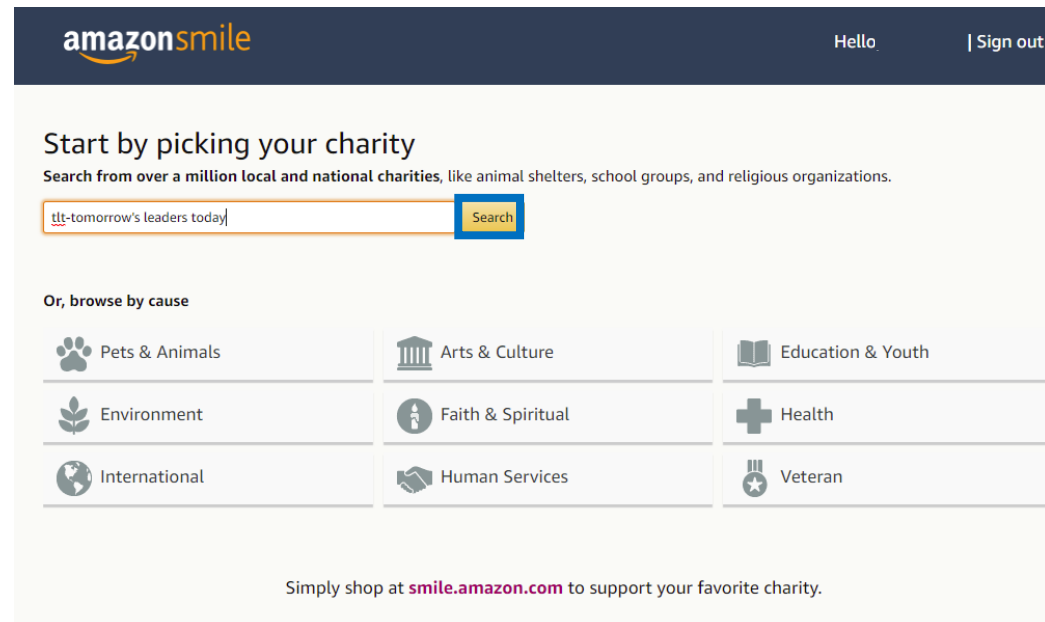

- Once you're logged in, hover over the **small arrow** next to *Account & Lists*
- A large white menu should appear. Go to the left-hand side, and **AmazonSmile Charity Lists** will be the last option.

- You should now see this screen.
- Click the **Get started** button

amazon smile

Hello | Sign out

Charity Lists

AmazonSmile Charity Lists is a meaningful way for you to **shop and donate items directly to charities in need**. Simply find the charities you'd like to support, add items from their lists to your cart, and check out – it's that easy.

[Get started](#)

AmazonSmile donates 0.5% of your eligible Charity List purchases to your selected charity, at **no extra cost to you**.

When you join AmazonSmile you can...

Generate donations

Shop at smile.amazon.com and we'll donate 0.5% of eligible purchases to your favorite charitable organization—no fees, no extra cost.

Donate products to charity

Thousands of charities created AmazonSmile Charity Lists of items they need right now. Simply browse, order, and enjoy giving.

Over 1 million charities. See their stories.

- You can search by cause or typing in a name in the **search bar**. In this case, we'll be typing *'TLT- Tomorrow's Leaders Today.'*
- Once you have the name typed, press **Search**.