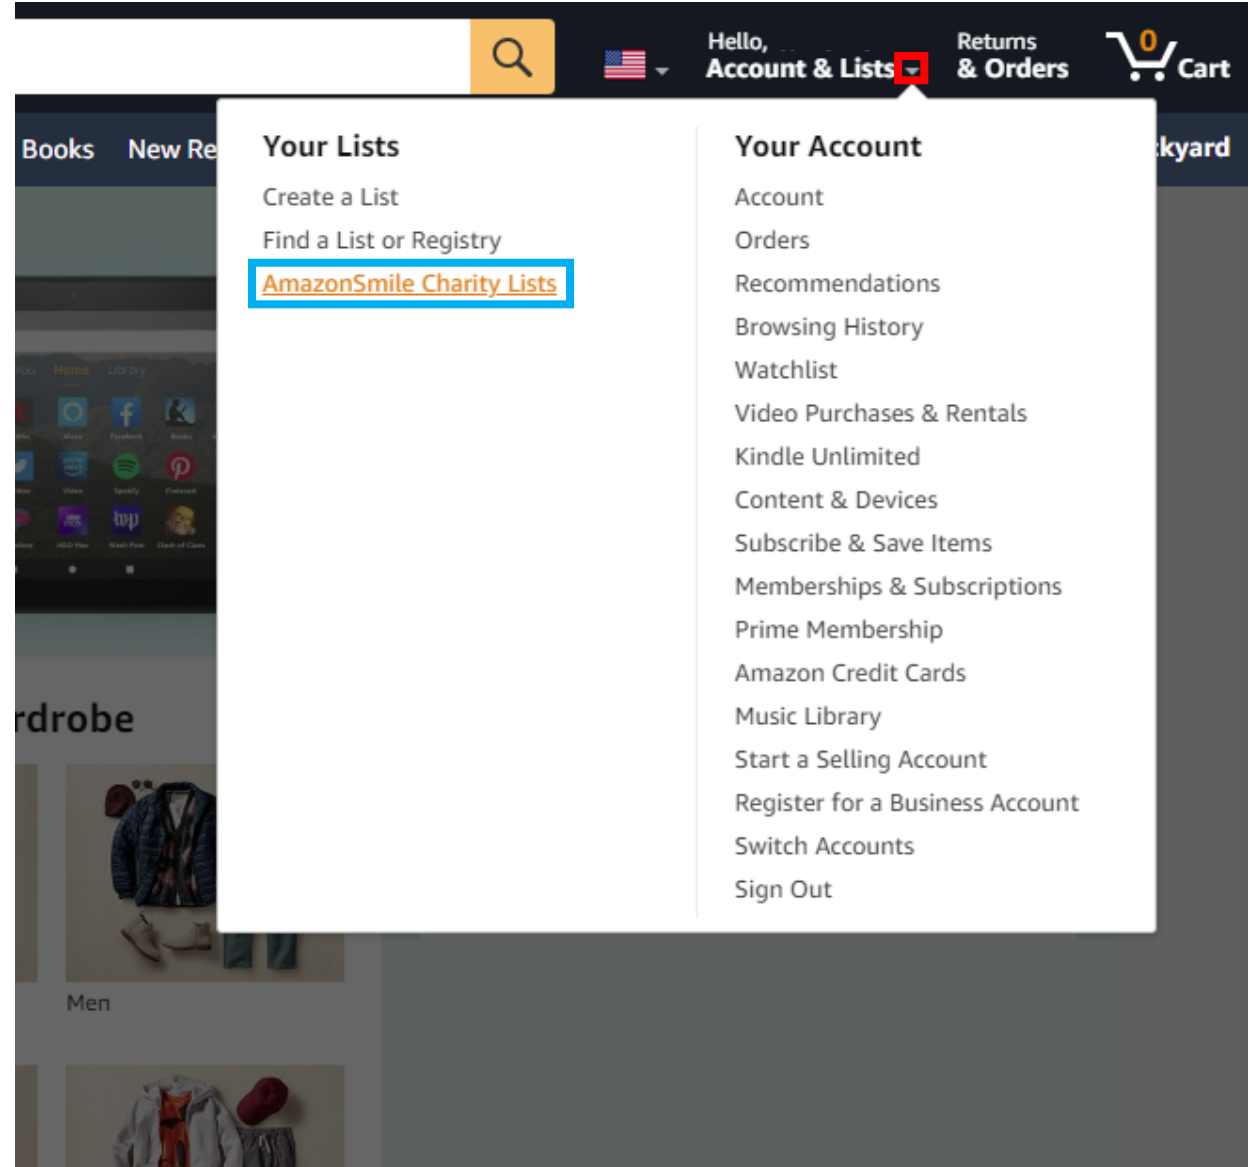

How to connect AmazonSmile to TLT – Tomorrow's Leaders Today

Prepared by: Catherine Landeros

What is AmazonSmile?

AmazonSmile is a simple way for you to support a charitable organization at no cost to you. By choosing a charity and shopping on the AmazonSmile website (smile.amazon.com) Amazon will donate 0.5% of the purchase price to your chosen charity. While this doesn't seem like much, it adds up over time. You can also purchase and donate items from an organization's charity list.

You can use AmazonSmile on both your browser and the Amazon mobile app, but the process is slightly different for each.

How do I enable AmazonSmile on a browser?

- First, go to the regular Amazon website and log into your account.

- Once you're logged in, hover over the **small arrow** next to *Account & Lists*
- A large white menu should appear. Go to the left-hand side, and **AmazonSmile Charity Lists** will be the last option.