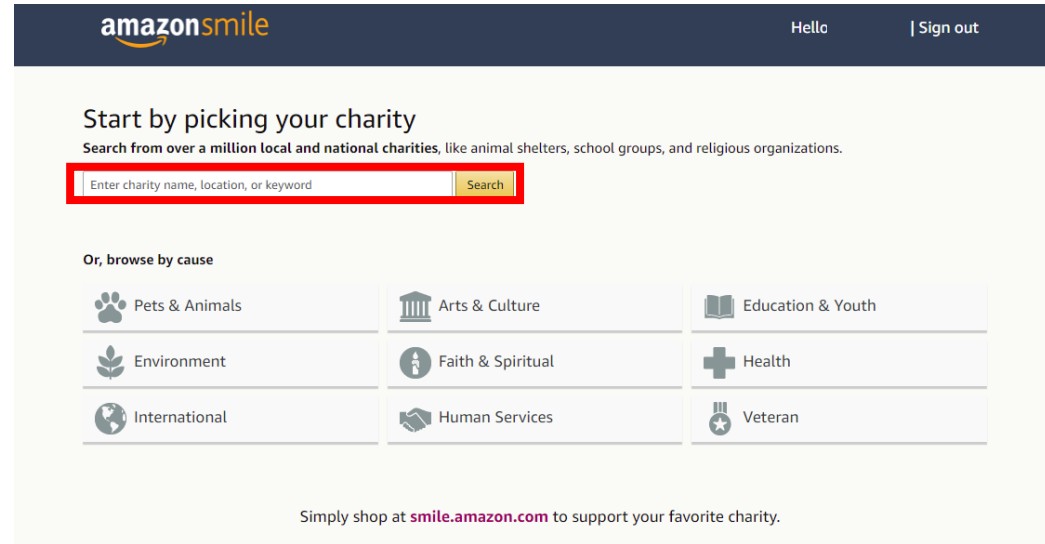

- Once you're logged in, hover over the **small arrow** next to *Account & Lists*
- A large white menu should appear. Go to the left-hand side, and **AmazonSmile Charity Lists** will be the last option.

- You should now see this screen.
- Click the **Get started** button

amazon smile

Hello | Sign out

Charity Lists

AmazonSmile Charity Lists is a meaningful way for you to **shop and donate items directly to charities in need**. Simply find the charities you'd like to support, add items from their lists to your cart, and check out – it's that easy.

[Get started](#)

AmazonSmile donates 0.5% of your eligible Charity List purchases to your selected charity, at **no extra cost to you**.

When you join AmazonSmile you can...

Generate donations

Shop at smile.amazon.com and we'll donate 0.5% of eligible purchases to your favorite charitable organization—no fees, no extra cost.

Donate products to charity

Thousands of charities created AmazonSmile Charity Lists of items they need right now. Simply browse, order, and enjoy giving.

Over 1 million charities. See their stories.

- You can search by cause or typing in a name in the **search bar**. In this case, we'll be typing *'TLT- Tomorrow's Leaders Today.'*
- Once you have the name typed, press **Search**.