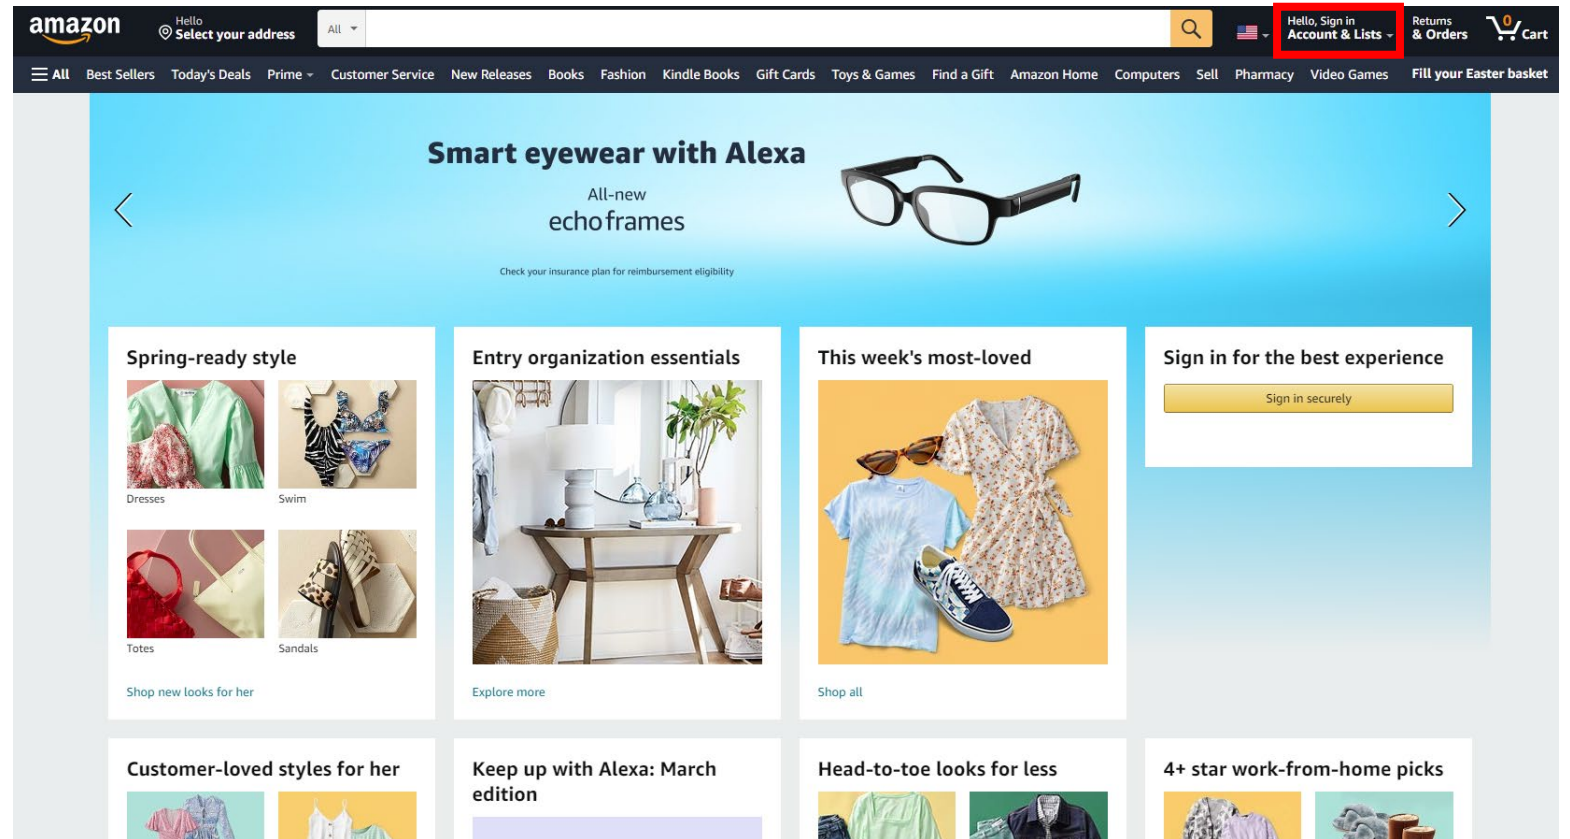

How do I enable AmazonSmile on a browser?

- First, go to the regular Amazon website and log into your account.