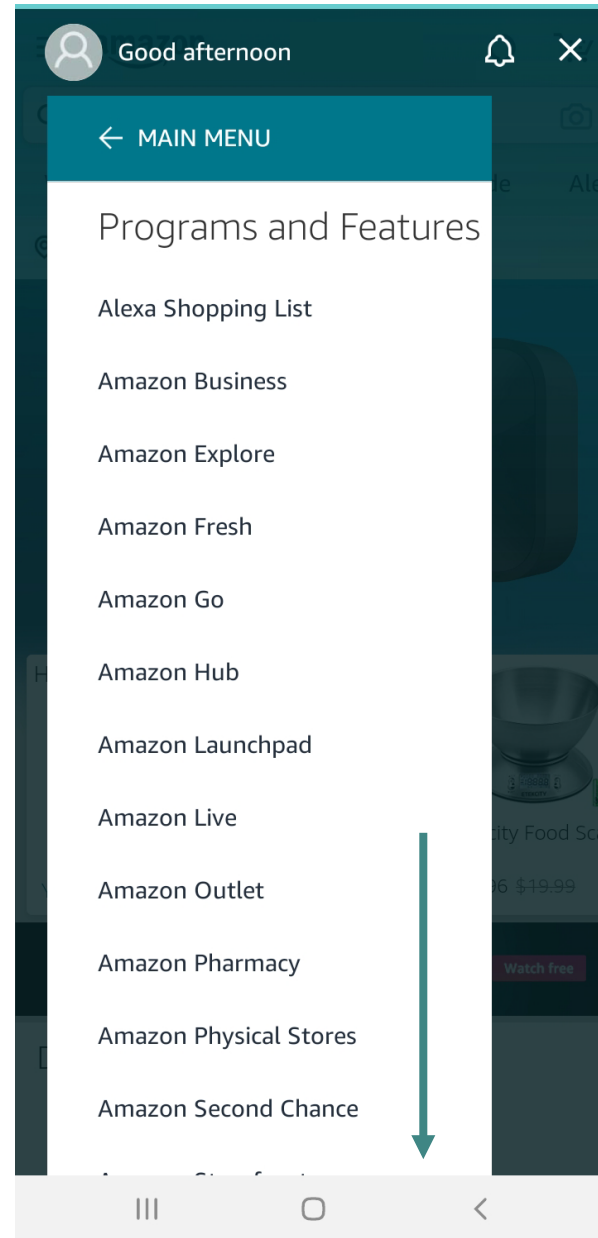

And that's how you do it on a browser. Now for mobile!

How do I enable AmazonSmile on mobile?

- First, go to the [Amazon app](#). If this is your first time using the app, sign in on the first screen.

- *Note: It's recommended to set up AmazonSmile on your browser first before enabling it in the app!*

- The image on the left will be the next screen after signing in. Press the **three lines** at the bottom of the screen
- That will open the menu you see in the image on the right. You will now press **AmazonSmile**.
- If you DO NOT see AmazonSmile, press **See All**

- If you pressed See All, the image on the left will be the menu you may see when you press the three lines. It lists all the programs & features Amazon offers. You will scroll *downwards* until you see **AmazonSmile**, as shown in the image on the right.